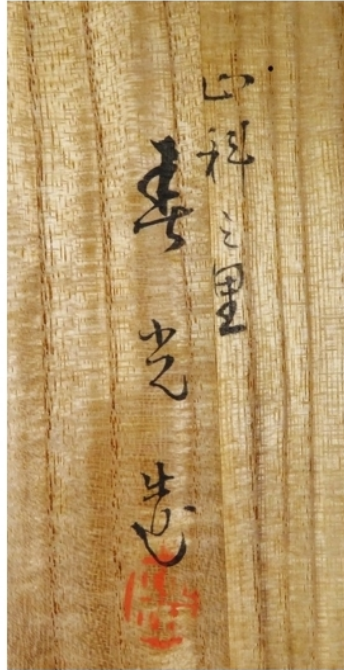

◆ ◆ [Product Description / size / state] ◆ ◆

«Not please join us on the understanding sentence of the red frame before it is bid. »It will be in your tea utensils« HaruKozo »both box quail-shaped i ncense burner intact We are your participation wait for the person who can